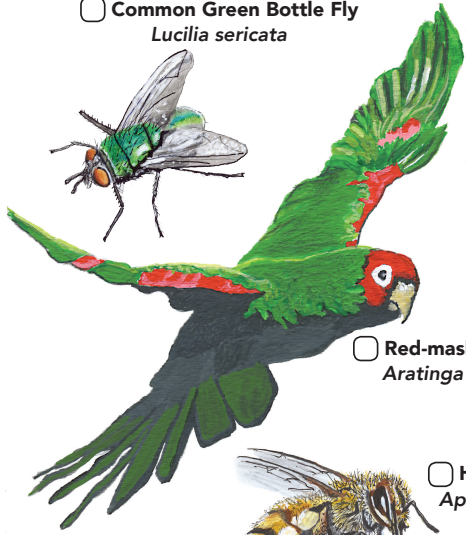

A Field Guide to The Wildlife of Market Street

Wildlife on San Francisco's Main Street

It's remarkable really, how the Western Tiger Swallowtail butterfly has found a home on San Francisco's Market Street. And it's not alone. While some of the wild plants and animals found in these urban canyons are rare, the vast majority are so common you can see them everyday if you take the time to look.

-Mohammed Muru
Director of San Francisco Public Works

Tigers on Market Street, 2014

seedfund

Learn more on the project pages at art-ecology.com

Common Green Bottle Fly
Lucilia sericata

London Planetree
Platanus x acerifolia

Red Rock Skimmer
Paltothermis lineatipes

Western Tiger Swallowtail
Papilio rutulus

Red-masked Parakeet
Aratinga erythrogaena

Honey Bee
Apis mellifera

Echo Azure
Celastrina echo

Jersey Cudweed
Pseudognaphalium luteoalbum