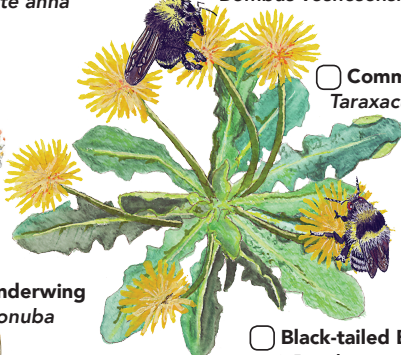

Red Rock Skimmer
Paltothermis lineatipes

Western Tiger Swallowtail
Papilio rutulus

Red-masked Parakeet
Aratinga erythrogaena

Honey Bee
Apis mellifera

Echo Azure
Celastrina echo

Jersey Cudweed
Pseudognaphalium luteoalbum

Western Gull
Larus occidentalis

Anna's Hummingbird
Calypte anna

Yellow-faced Bumble Bee
Bombus vosnesenskii

House Finch
Haemorhous mexicanus

Common Dandelion
Taraxacum officinale

Spreading Pellitory
Parietaria judaica

Large Yellow Underwing
Noctua pronuba

Black-tailed Bumble Bee
Bombus melanopygus

Rock Dove
Columba livia

American Robin
Turdus migratorius

Garden Snail
Helix aspersa

Cheeseweed Mallow
Malva parviflora

Red Admiral
Vanessa atalanta