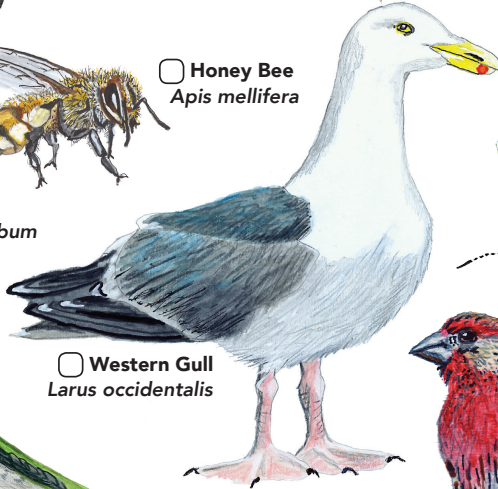

-Mohammed Muru
Director of San Francisco Public Works

Tigers on Market Street, 2014

seedfund

Learn more on the project pages at art-ecology.com

Common Green Bottle Fly
Lucilia sericata

London Planetree
Platanus x acerifolia

Red Rock Skimmer
Paltothermis lineatipes

Western Tiger Swallowtail
Papilio rutulus

Red-masked Parakeet
Aratinga erythrogaena

Honey Bee
Apis mellifera

Echo Azure
Celastrina echo

Jersey Cudweed
Pseudognaphalium luteoalbum

Western Gull
Larus occidentalis

Anna's Hummingbird
Calypte anna

Yellow-faced Bumble Bee
Bombus vosnesenskii

House Finch
Haemorhous mexicanus

Common Dandelion
Taraxacum officinale

Spreading Pellitory
Parietaria judaica

Large Yellow Underwing
Noctua pronuba

Black-tailed Bumble Bee
Bombus melanopygus

Rock Dove
Columba livia

American Robin
Turdus migratorius

Garden Snail
Helix aspersa

Cheeseweed Mallow
Malva parviflora

Red Admiral
Vanessa atalanta