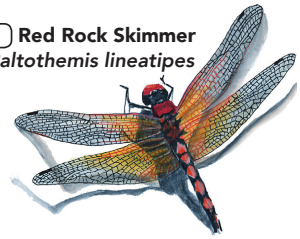

-Mohammed Muru
Director of San Francisco Public Works

Tigers on Market Street, 2014

seedfund

Learn more on the project pages at art-ecology.com

Common Green Bottle Fly
Lucilia sericata

London Planetree
Platanus x acerifolia

Red Rock Skimmer
Paltothermis lineatipes

Western Tiger Swallowtail
Papilio rutulus

Red-masked Parakeet
Aratinga erythrogaena

Honey Bee
Apis mellifera

Echo Azure
Celastrina echo

Jersey Cudweed
Pseudognaphalium luteoalbum